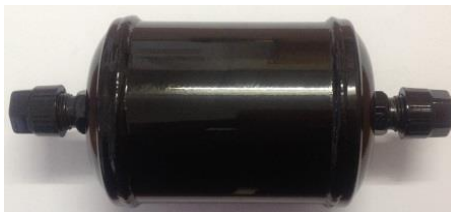

Part Number DR-PU-001-01

Description PEUGEOT 206

Part Number DR-RD-001-01

Description CAT/RED DOT

Part Number DR-RF-001-01

Description D: 76mm, H: 245mm
3/8" MF FLAIR

Part Number DR-RF-002-01

Description REFRIGERATION- D:
76mm, H: 168mm 3/8"
MF FLAIR

Part Number DR-RF-003-01

Description REFRIGERATION- D:
63.5mm, H: 128mm
3/8" MF FLAIR

Part Number DR-RF-004-01

Description REFRIGERATION- D:
63.5mm, H: 128mm
1/4" MF FLAIR

Part Number DR-SC-001-01

Description SCANIA 124/144/496
TRUCK

Part Number DR-TY-001-01

Description TOYOTA DRIER

Part Number DR-TY-002-01

Description TOYOTA
ACCORD/CORONA
(OLD)