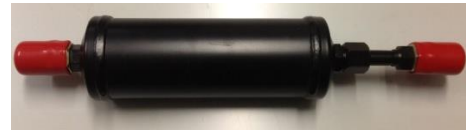

Part Number DR-BM-002-01

Description BMW E36 94-96

Part Number DR-BM-003-01

Description BMW 318 (OLD)

Part Number DR-BM-004-01

Description BMW 735 (OLD)

Part Number DR-BM-005-01

Description BMW E30 (OLD)

Part Number DR-BM-006-01

Description BMW 3/7 SERIES

Part Number DR-BM-007-01

Description MINI/FREELANDER

Part Number DR-BM-008-01

Description BMW E36 98-

Part Number DR-CA-001-01

Description CATIPILLAR DRIER WITH QUICK COUPLINGS

Part Number DR-CA-002-01

Description CATERPILLAR 3/8 #6 MO 150mm High

Part Number DR-CA-003-01

Description CATERPILLAR 3/8 #6 male flare 200mm High

Part Number DR-CA-004-01

Description

Part Number DR-DW-001-01