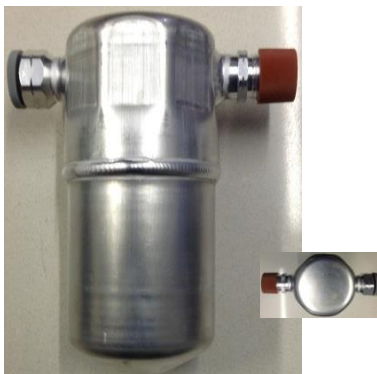

Description OPEL ASTRA (OLD)

Part Number DR-OP-003-01