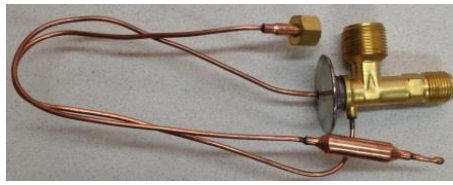

Part Number TX-UN-004-01

Description BLOCK UNIVERSAL
10, 6 - 8, 8

Part Number TX-UN-005-01

Description UNIVERSAL EXPANSION VALVE

Part Number TX-UN-006-01

Description L SHAPE #6, #10, 2 SENSOR (HONDA)

Part Number TX-UN-007-01

Description UNIVERSAL 6,8,10,12, W202

Part Number TX-UN-008-01

Description EXP VALVE No 10 inlet no 12 outlet

Part Number TX-UN-009-01

Description EXP VALVE 6,10, 8,10

Part Number TX-UN-010-01

Description L-SHAPE VALVE VOLVO HEAVY DUTY